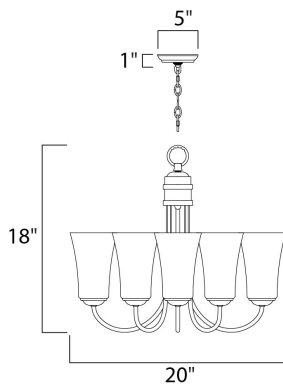

MEASUREMENTS

DIMENSION : 20" L x 20" W x 18" H
 CANOPY : 4.93" W x 1" H x 4.93" L
 HANGING WEIGHT : 8.4 lb

LAMPING

INPUT VOLTAGE : 120V
 BULB : 5 x 60W Incandescent E26 Medium , 300W Total
 BULB INCLUDED : (Not Included)
 DIMMABLE : Yes